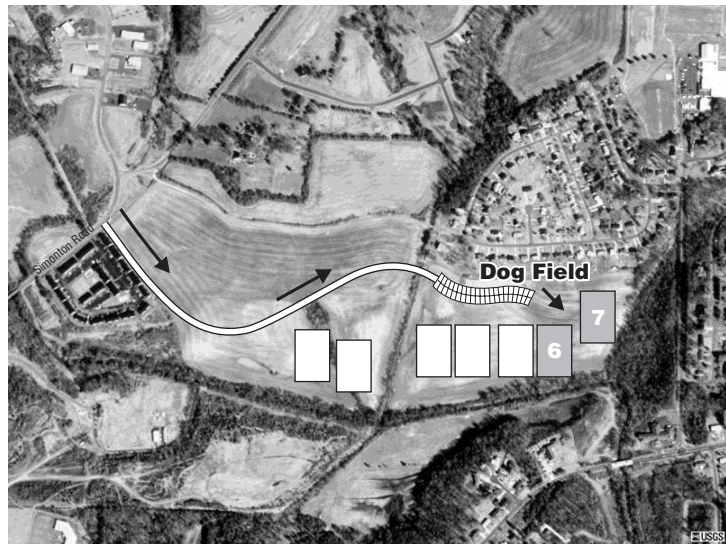

Dog Field at 2012 Simonton Road
Soccer Fields No. 6 and 7

Directions

From I-77 (Charlotte)

Follow I-77 North until Exit 50, East Broad Street; right at light; travel through 2 more lights (app. 0.2 miles); left at 3rd light onto Signal Hill Drive (McDonald's and Pizza Hut on this road); travel app. 0.6 miles to stop sign; right onto Simonton Road, Park & Soccer Complex is on right 0.2 miles ahead.

From I-40 (Asheville)

Follow I-40 East to Exit 153 (Hwy 64); follow Hwy 64 West through stop sign; take 2nd left after stop sign onto Simonton Road (before gas station); follow Simonton Road until stop sign; left at stop sign, Park & Soccer Complex is on immediate left.

From I-77 (Elkin)

Follow I-77 South; exit on to I-40 East; Take I-40 East to Exit 153 (Hwy 64); follow Hwy 64 West through stop sign; take 2nd left after stop sign onto Simonton Road (before gas station); follow Simonton Road until stop sign; left at stop sign, Park & Soccer Complex is on immediate left.

From I-40 (Winston-Salem)

Follow I-40 West until Exit 154 (Old Mocksville Hwy); left from exit onto Old Mocksville Hwy; travel app. 0.3 miles and merge right onto Hwy 64 West; travel another 0.5 miles on Hwy 64 West until stop sign; Follow Hwy 64 West through stop sign; take 2nd left after stop sign onto Simonton Road (before gas station); follow Simonton Road until stop sign; left at stop sign, Park & Soccer Complex is on immediate left.