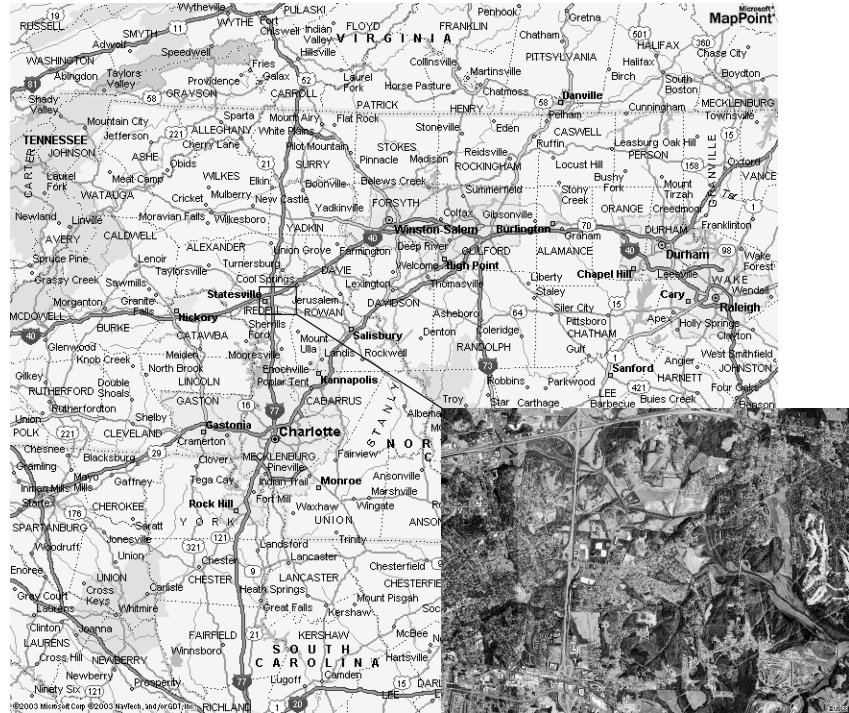

Dog Field at 2012 Simonton Road
Soccer Fields No. 6 and 7

Directions

From I-77 (Charlotte)

Follow I-77 North until Exit 50, East Broad Street; right at light; travel through 2 more lights (app. 0.2 miles); left at 3rd light onto Signal Hill Drive (McDonald's and Pizza Hut on this road); travel app. 0.6 miles to stop sign; right onto Simonton Road, Park & Soccer Complex is on right 0.2 miles ahead.

From I-40 (Asheville)

Follow I-40 East to Exit 153 (Hwy 64); follow Hwy 64 West through stop sign; take 2nd left after stop sign onto Simonton Road (before gas station); follow Simonton Road until stop sign; left at stop sign, Park & Soccer Complex is on immediate left.

From I-77 (Elkin)

Follow I-77 South; exit on to I-40 East; Take I-40 East to Exit 153 (Hwy 64); follow Hwy 64 West through stop sign; take 2nd left after stop sign onto Simonton Road (before gas station); follow Simonton Road until stop sign; left at stop sign, Park & Soccer Complex is on immediate left.

From I-40 (Winston-Salem)

Follow I-40 West until Exit 154 (Old Mocksville Hwy); left from exit onto Old Mocksville Hwy; travel app. 0.3 miles and merge right onto Hwy 64 West; travel another 0.5 miles on Hwy 64 West until stop sign; Follow Hwy 64 West through stop sign; take 2nd left after stop sign onto Simonton Road (before gas station); follow Simonton Road until stop sign; left at stop sign, Park & Soccer Complex is on immediate left.