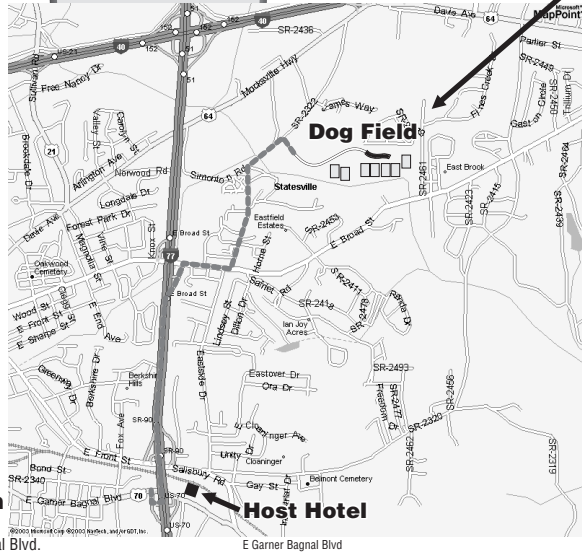

Carolina German Shepherd Working Dog Club

Southeastern Regional Conformation Show, Breed Survey and Club Trial

17-19 March 2006
Statesville Park & Soccer Complex
2012 Simonton Road, Statesville, NC 28625

Map and Directions

Statesville, North Carolina

**Host Hotel
Holiday Inn**
Tel. (704) 878-9691
1215 E. Garner Bagnal Blvd.