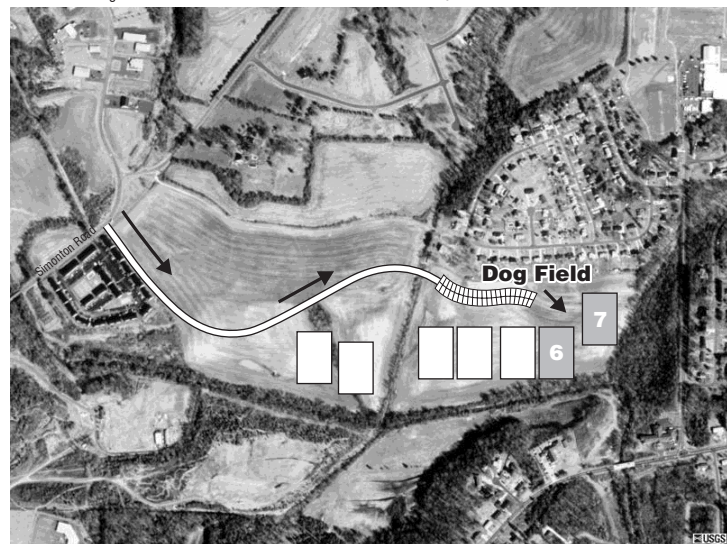

Dog Field at 2012 Simonton Road
Soccer Fields No. 6 and 7

Directions

From I-77 (Charlotte)

Follow I-77 North until Exit 50, East Broad Street; right at light; travel through 2 more lights (app. 0.2 miles); left at 3rd light onto Signal Hill Drive (McDonald's and Pizza Hut on this road); travel app. 0.6 miles to stop sign; right onto Simonton Road, park is on right 0.2 miles ahead.

From I-77 (Elkin)

Follow I-77 South; exit on to I-40 East; Take I-40 East to Exit 153 (Hwy 64); follow Hwy 64 West through stop sign; take 2nd left after stop sign onto Simonton Road (before gas station); follow Simonton Road until stop sign; left at stop sign, park on immediate left.

From I-40 (Asheville)

Follow I-40 East to Exit 153 (Hwy 64); follow Hwy 64 West through stop sign; take 2nd left after stop sign onto Simonton Road (before gas station); follow Simonton Road until stop sign; left at stop sign, park on immediate left.

From I-40 (Winston-Salem)

Follow I-40 West until Exit 154 (Old Mocksville Hwy); left from exit onto Old Mocksville Hwy; travel app. 0.3 miles and merge right onto Hwy 64 West; follow another 0.5 miles on Hwy 64 West until stop sign; Follow Hwy 64 West through stop sign; take 2nd left after stop sign onto Simonton Road (before gas station); follow Simonton Road until stop sign; left at stop sign, park on immediate left.