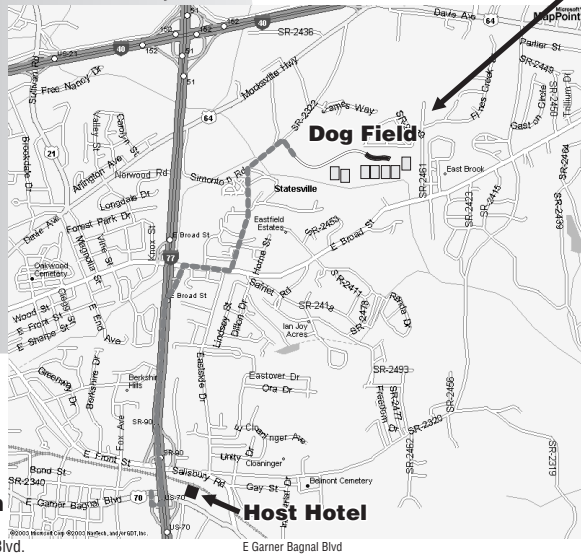

Carolina German Shepherd Working Dog Club

presents the

Regional Conformation Show, Schutzhund Trial and Breed Survey

12-14 March 2004

Statesville Park & Soccer Complex

2012 Simonton Road, Statesville, NC 28625

Statesville, North Carolina

**Host Hotel
Holiday Inn**
Tel. (704) 878-9691
1215 Garner Bagnol Blvd.