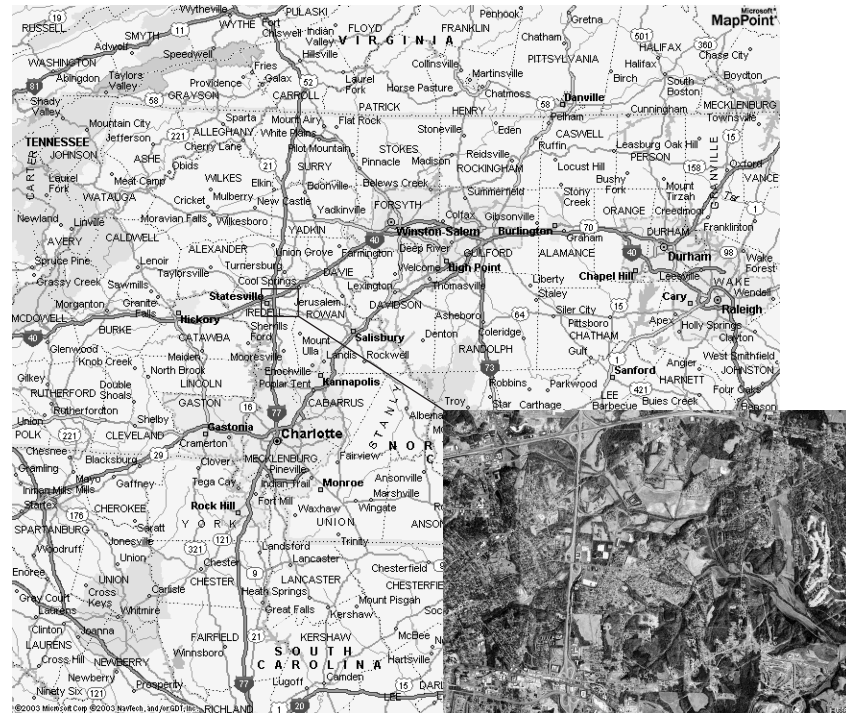

Dog Field at 2012 Simonton Road
Soccer Fields No. 6 and 7

Directions

From I-77 (Charlotte)

Follow I-77 North until Exit 50, East Broad Street; right at light; travel through 2 more lights (app. 0.2 miles); left at 3rd light onto Signal Hill Drive (McDonald's and Pizza Hut on this road); travel app. 0.6 miles to stop sign; right onto Simonton Road, park is on right 0.2 miles ahead.

From I-77 (Elkin)

Follow I-77 South; exit on to I-40 East; Take I-40 East to Exit 153 (Hwy 64); follow Hwy 64 West through stop sign; take 2nd left after stop sign onto Simonton Road (before gas station); follow Simonton Road until stop sign; left at stop sign, park on immediate left.

From I-40 (Asheville)

Follow I-40 East to Exit 153 (Hwy 64); follow Hwy 64 West through stop sign; take 2nd left after stop sign onto Simonton Road (before gas station); follow Simonton Road until stop sign; left at stop sign, park on immediate left.

From I-40 (Winston-Salem)

Follow I-40 West until Exit 154 (Old Mocksville Hwy); left from exit onto Old Mocksville Hwy; travel app. 0.3 miles and merge right onto Hwy 64 West; follow another 0.5 miles on Hwy 64 West until stop sign; Follow Hwy 64 West through stop sign; take 2nd left after stop sign onto Simonton Road (before gas station); follow Simonton Road until stop sign; left at stop sign, park on immediate left.